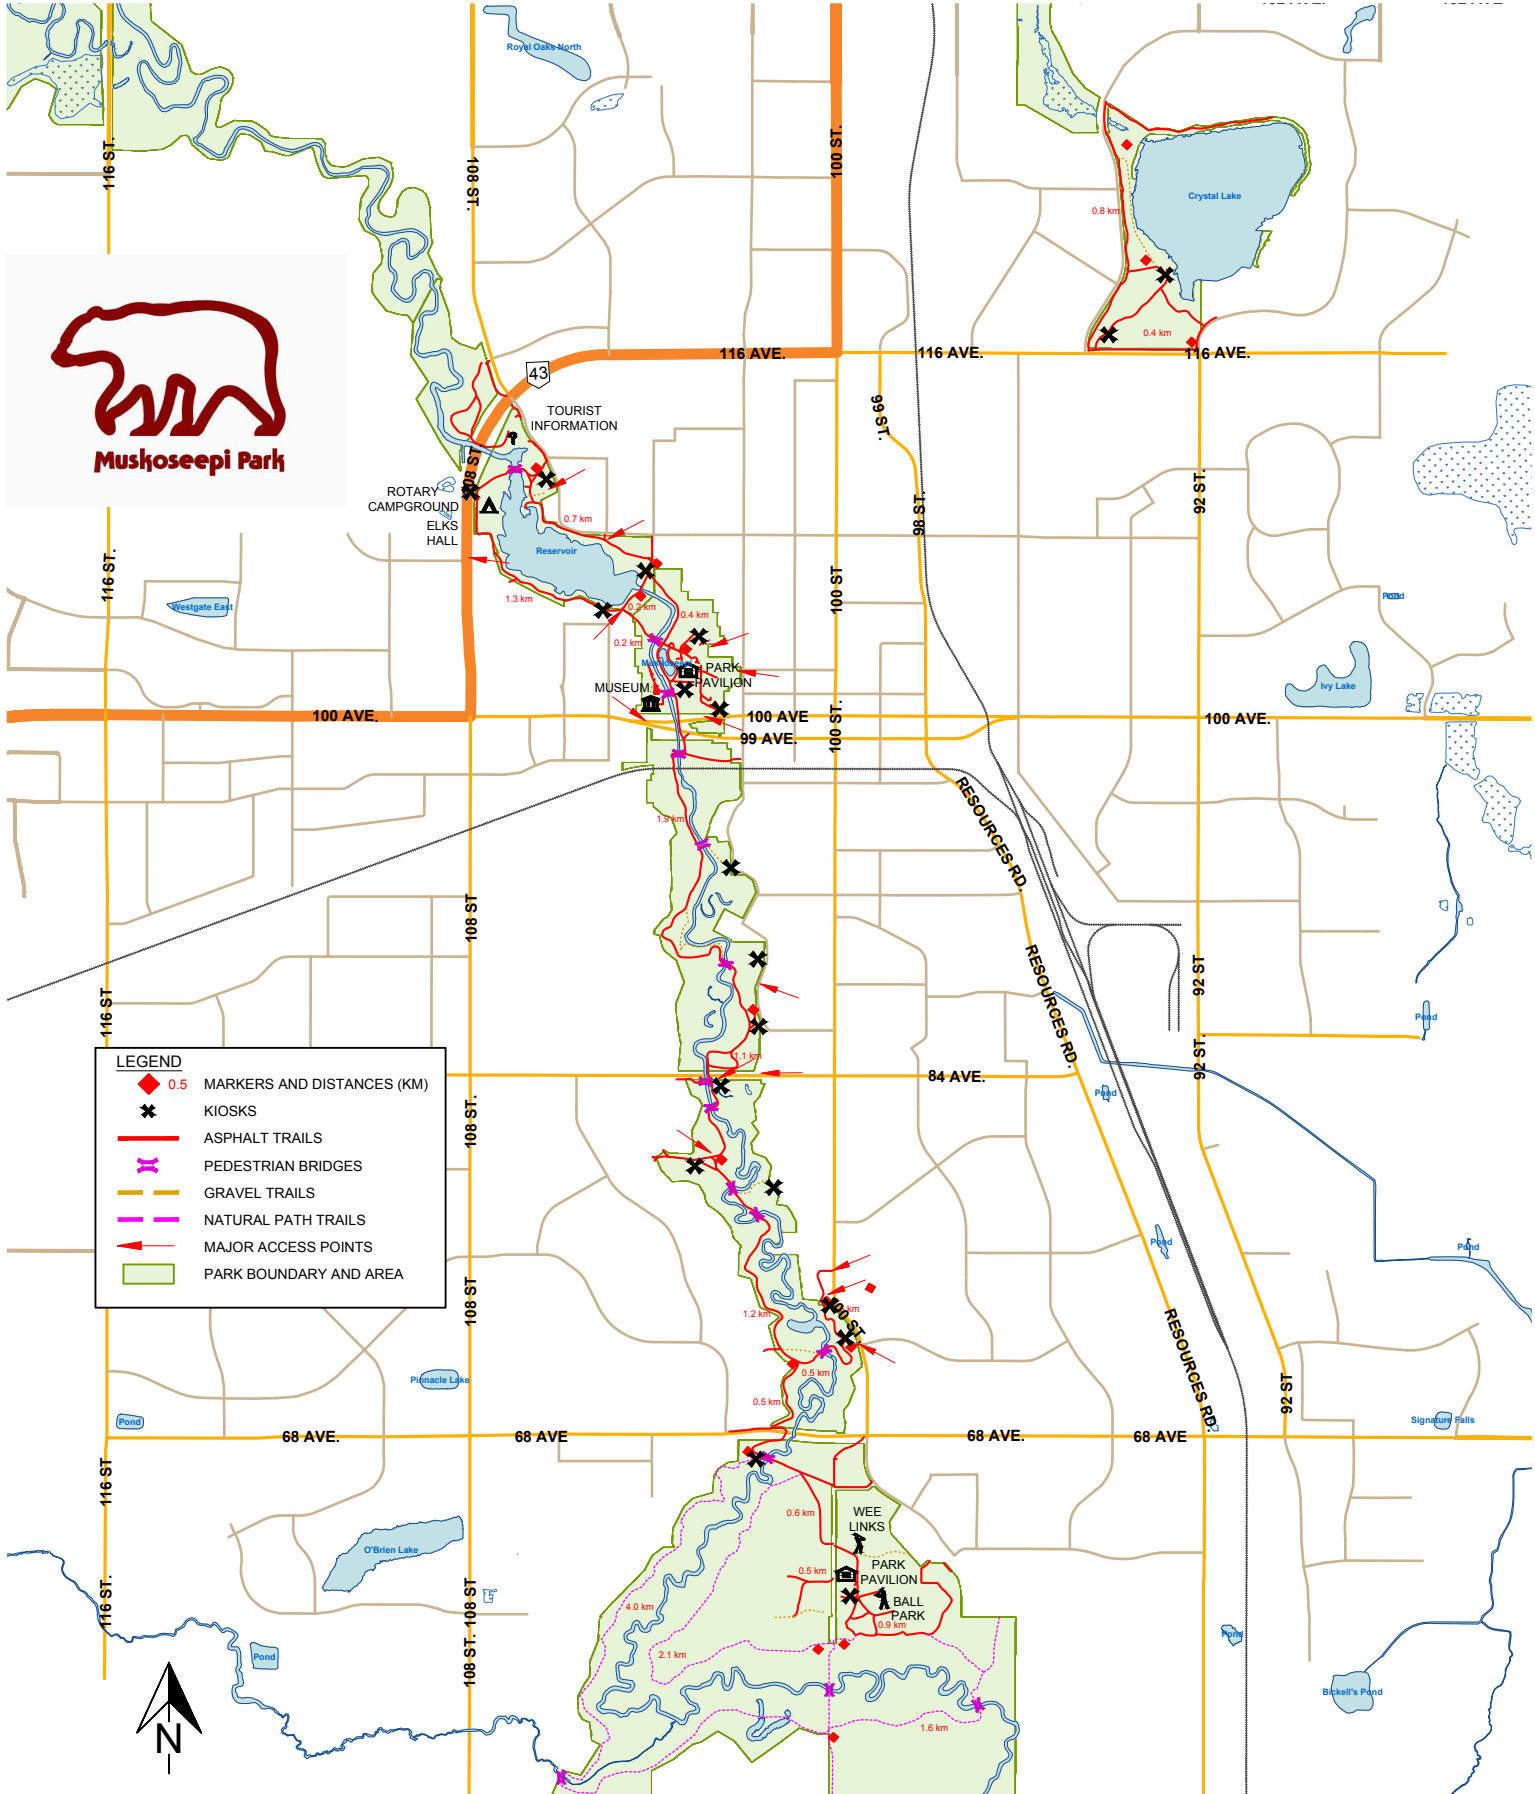

Muskoseepi Park

LEGEND

- 0.5 MARKERS AND DISTANCES (KM)
- ✖ KIOSKS
- ASPHALT TRAILS
- PEDESTRIAN BRIDGES
- GRAVEL TRAILS
- NATURAL PATH TRAILS
- ➔ MAJOR ACCESS POINTS
- PARK BOUNDARY AND AREA

MUSKOSEEPI PARK TRAIL SYSTEM

<https://map.gpgjis.com>

The revision date applies only to content of this map as indicated by the title.

Scale: N.T.S.
Date: 17/12/07
File No.: C1167