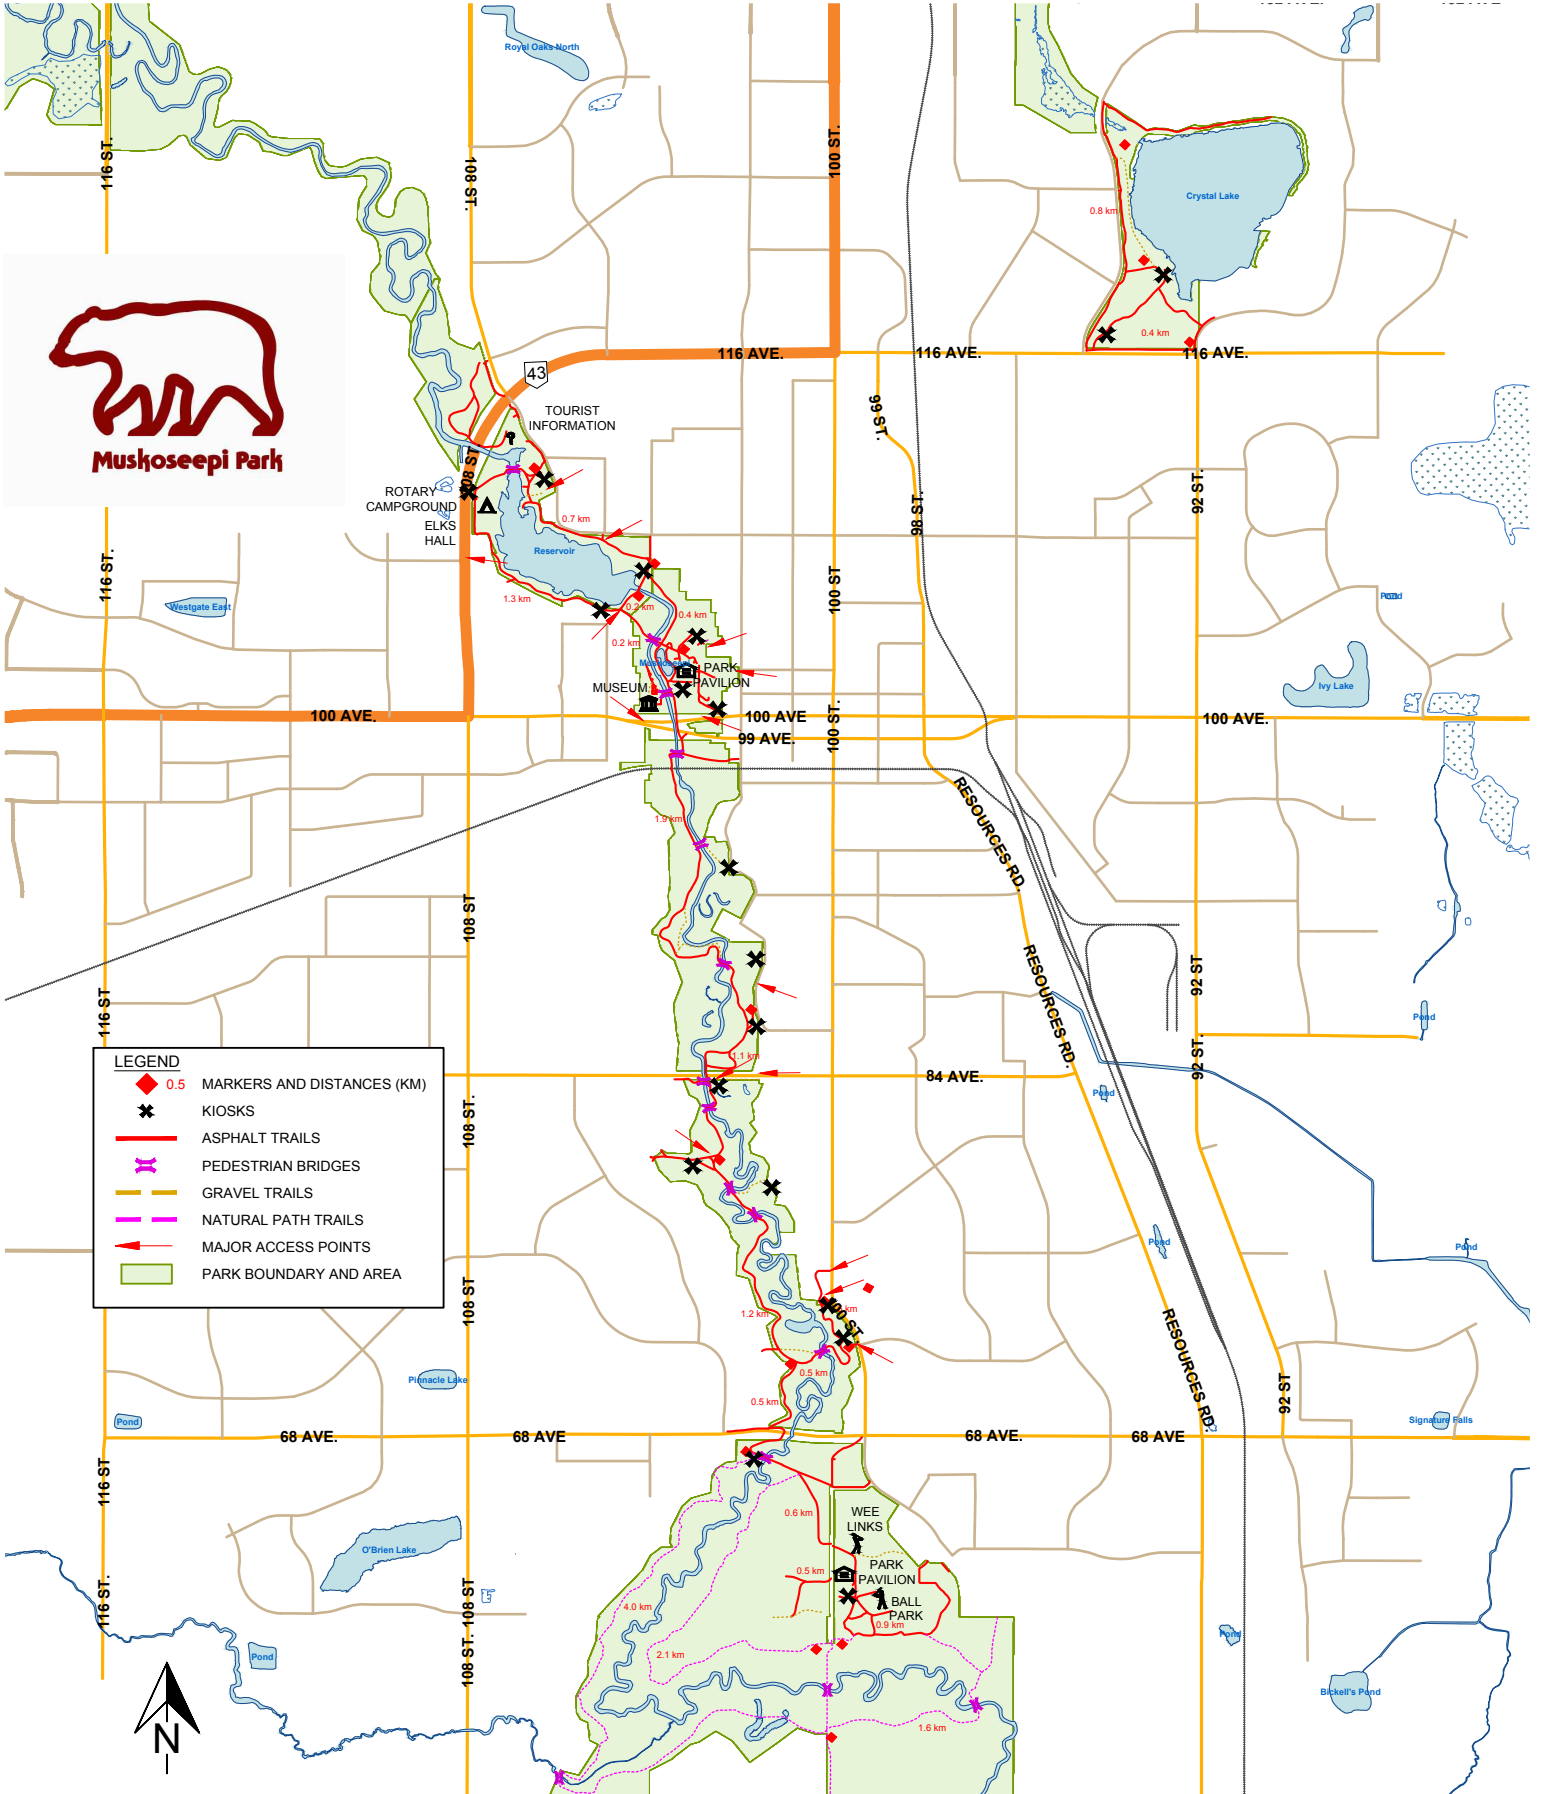

Muskoseepi Park

MUSKOSEEPI PARK TRAIL SYSTEM

<https://map.gpgjis.com>

The revision date applies only to content of this map as indicated by the title.

Scale: N.T.S.
Date: 17/12/07
File No.: C1167