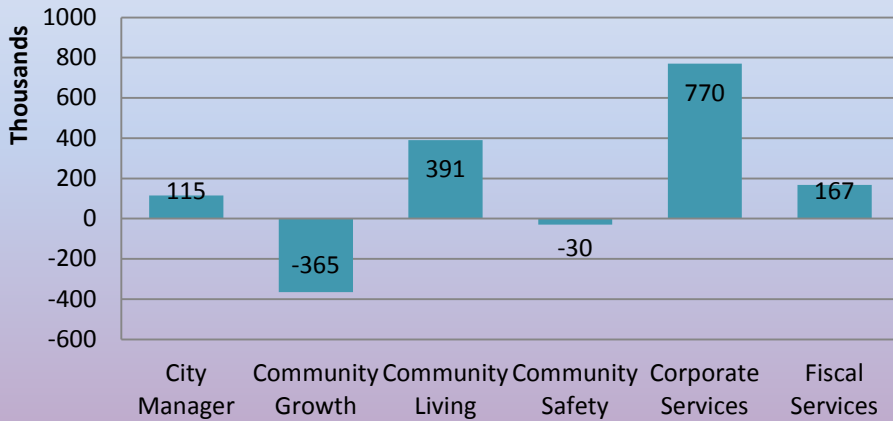

Key Performance Indicators

For the Quarter Ended September 30, 2012

resourceful spirit

GRANDE prairie

growing opportunity

Year-End Forecast by Service Area - September 2012