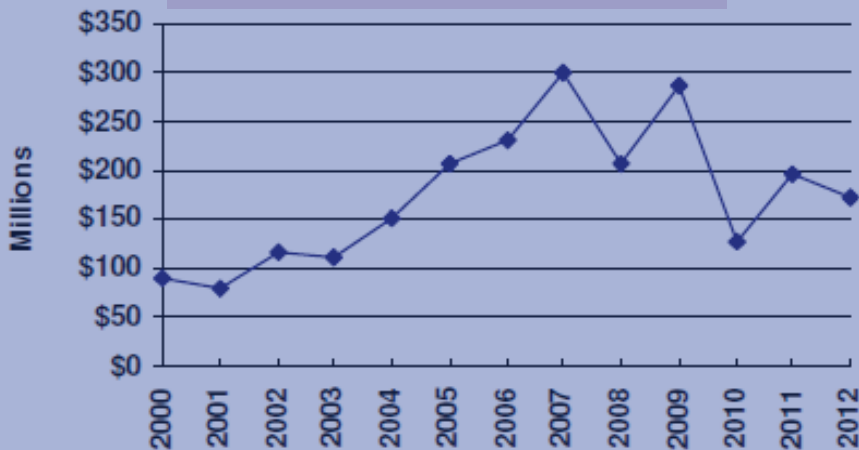

# SeeClickFix

The City of Grande Prairie's website got 179,595 visits July to September.

Annual Number of Permits (up to September)

Annual Building Construction Value (up to September)

34 Media Releases went out between July and September.