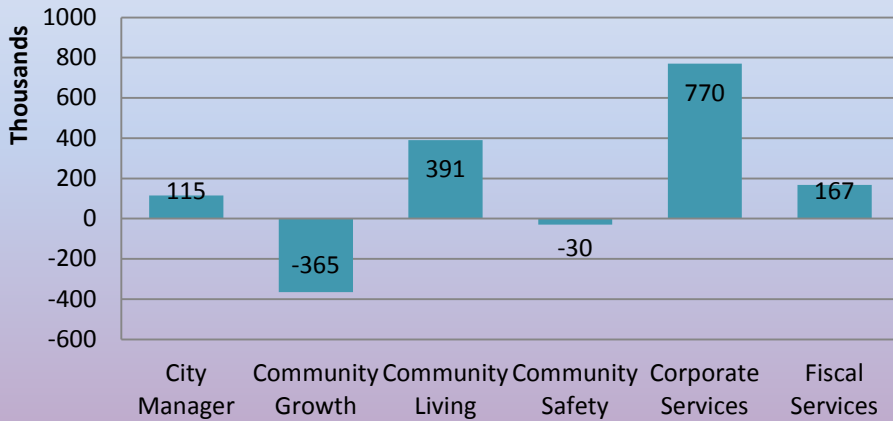

Key Performance Indicators

For the Quarter Ended September 30, 2012

resourceful spirit

GRANDE prairie

growing opportunity

Year-End Forecast by Service Area - September 2012

Energy Costs by Major Facility January - September