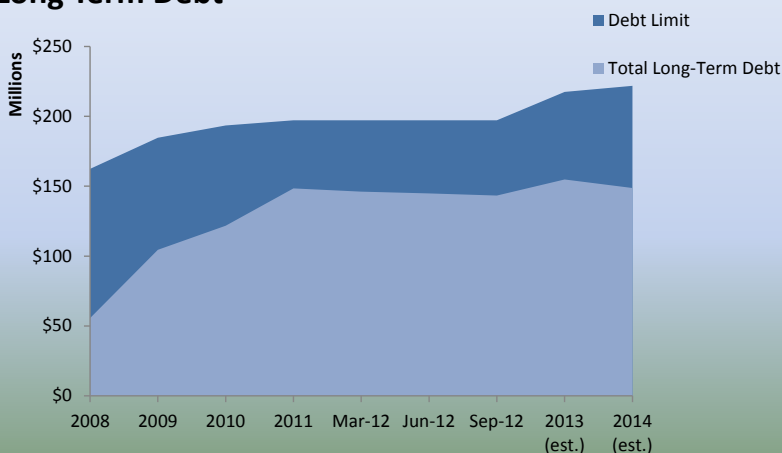

Total Long Term Debt