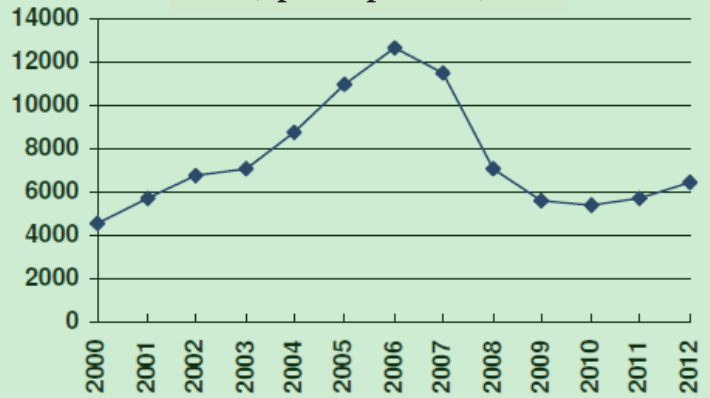

Total Long Term Debt

SeeClickFix

The City of Grande Prairie's website got 179,595 visits July to September.

Annual Number of Permits (up to September)

Annual Building Construction Value (up to September)

34 Media Releases went out between July and September.