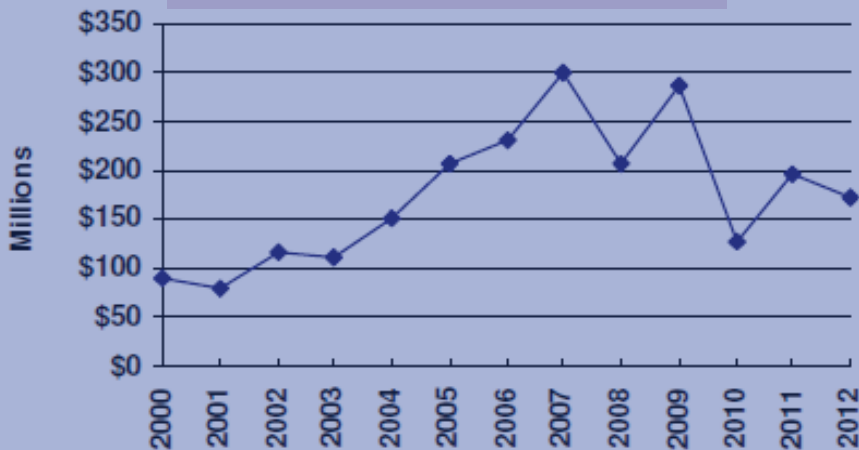

Total Long Term Debt

SeeClickFix

The City of Grande Prairie's website got 179,595 visits July to September.

Annual Number of Permits (up to September)

Annual Building Construction Value (up to September)

34 Media Releases went out between July and September.