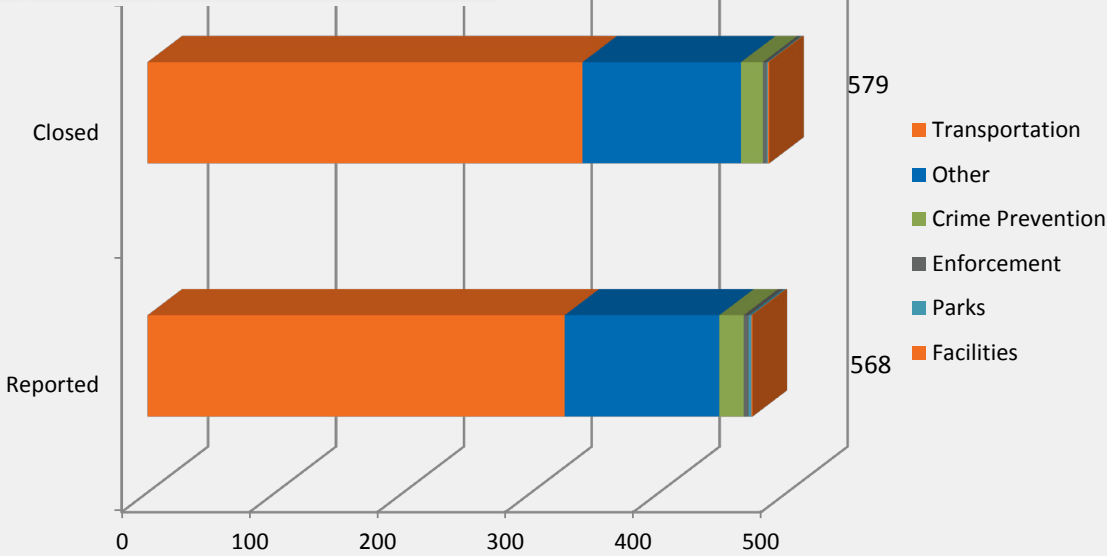

SeeClickFix